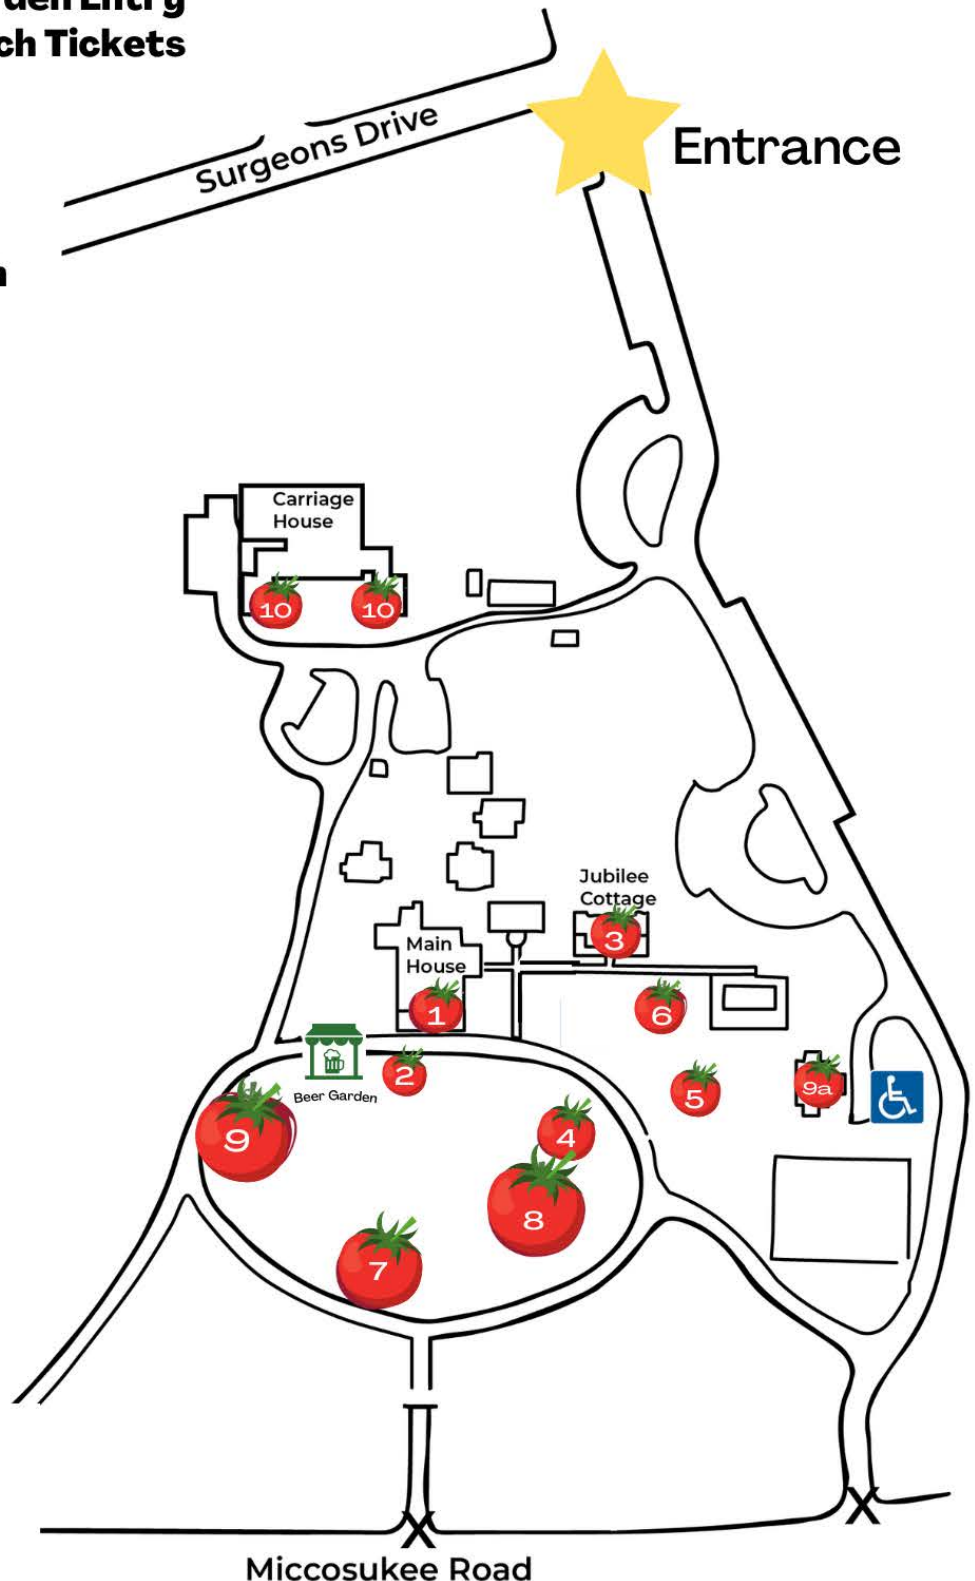

2022 TOMATO FESTIVAL

Free parking at the Tallahassee Memorial Hospital Lot C by entering through Surgeons Drive

1. **Main Stage & Beer Garden Entry**
2. **Beer & Tomato Sandwich Tickets**
3. **Raffle**
4. **Tomato Contest**
5. **Cake Walk**
6. **Festival Sponsors**
7. **Kid Zone & Photo Booth**

8. Farmers Market

- Apalachee Farms LLC
- Bumpy Road Farm
- Clear Lake Farm
- Collective Roots
- Debbie's Grand'ola
- Expanding Circles
- Green Gate Olive Grove
- Handsome Harvest Farm LLC
- Hillside Urban Farm
- K&R Hidden Farms
- Seven Hills Organics
- Redeye Coffee
- Legacy Greens
- Love's Labor Farm
- Lucky Dog Farm
- Martin's Harvest
- Schmoe Farm, LLC
- Toad Lily Farm
- Sweet River Farms
- Tally Kombucha
- Compost Community
- Longleaf Pasture Farm
- New Green Organiks

9. Food Vendors

- Tomato Sandwiches
- Glendower Farms
- KitchenAble
- Rocky Soil Family Farm
- Lofty Pursuits
- Chef Shac's Soulful located at the Cafe' (9a)

10. Restrooms

2022 TOMATO FEASTIVAL

Please Read:

Vendors are NOT allowed to drive or park on the lawn at any time. Please drive around the Center Lawn road to load/unload vehicles, then proceed to the Jubilee parking lot that is reserved for Tomato Festival vendors only.